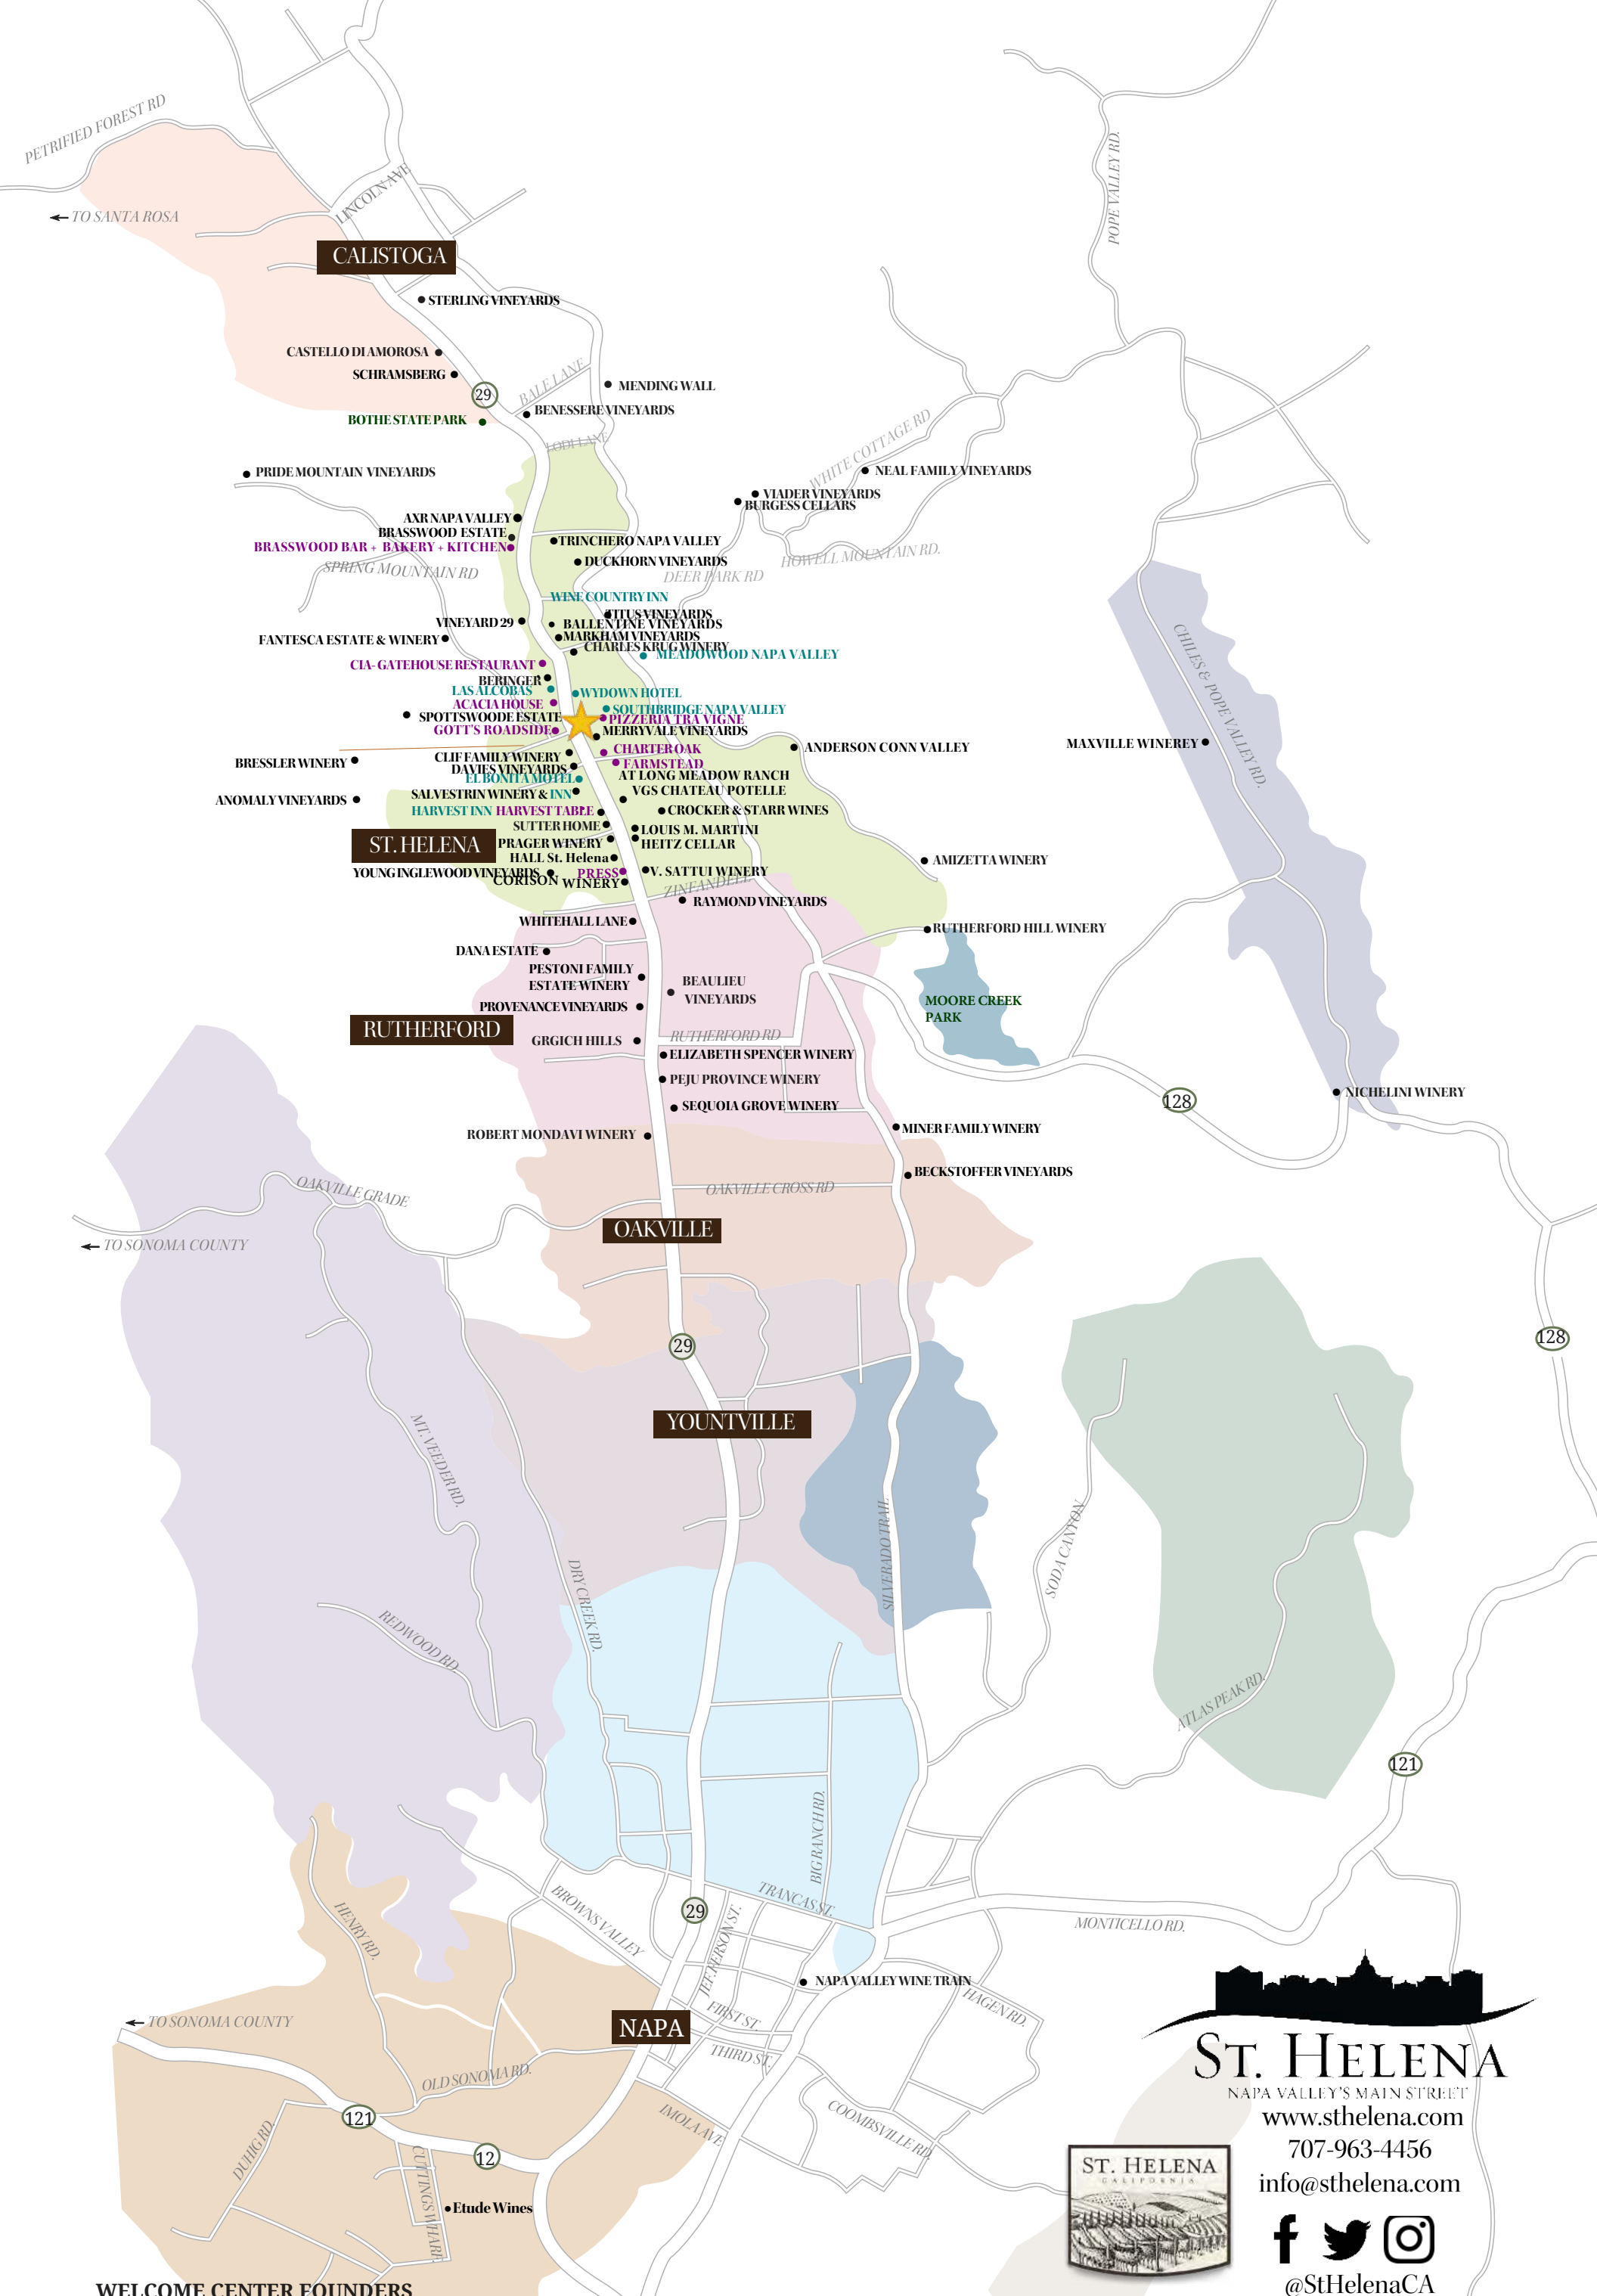

TASTE

STAY

DINE

SHOP

St. Helena Farmer's Market
Friday 7:30 am - 12:30 pm
May - October

ST. HELENA

NAPA VALLEY'S MAIN STREET

www.sthena.com