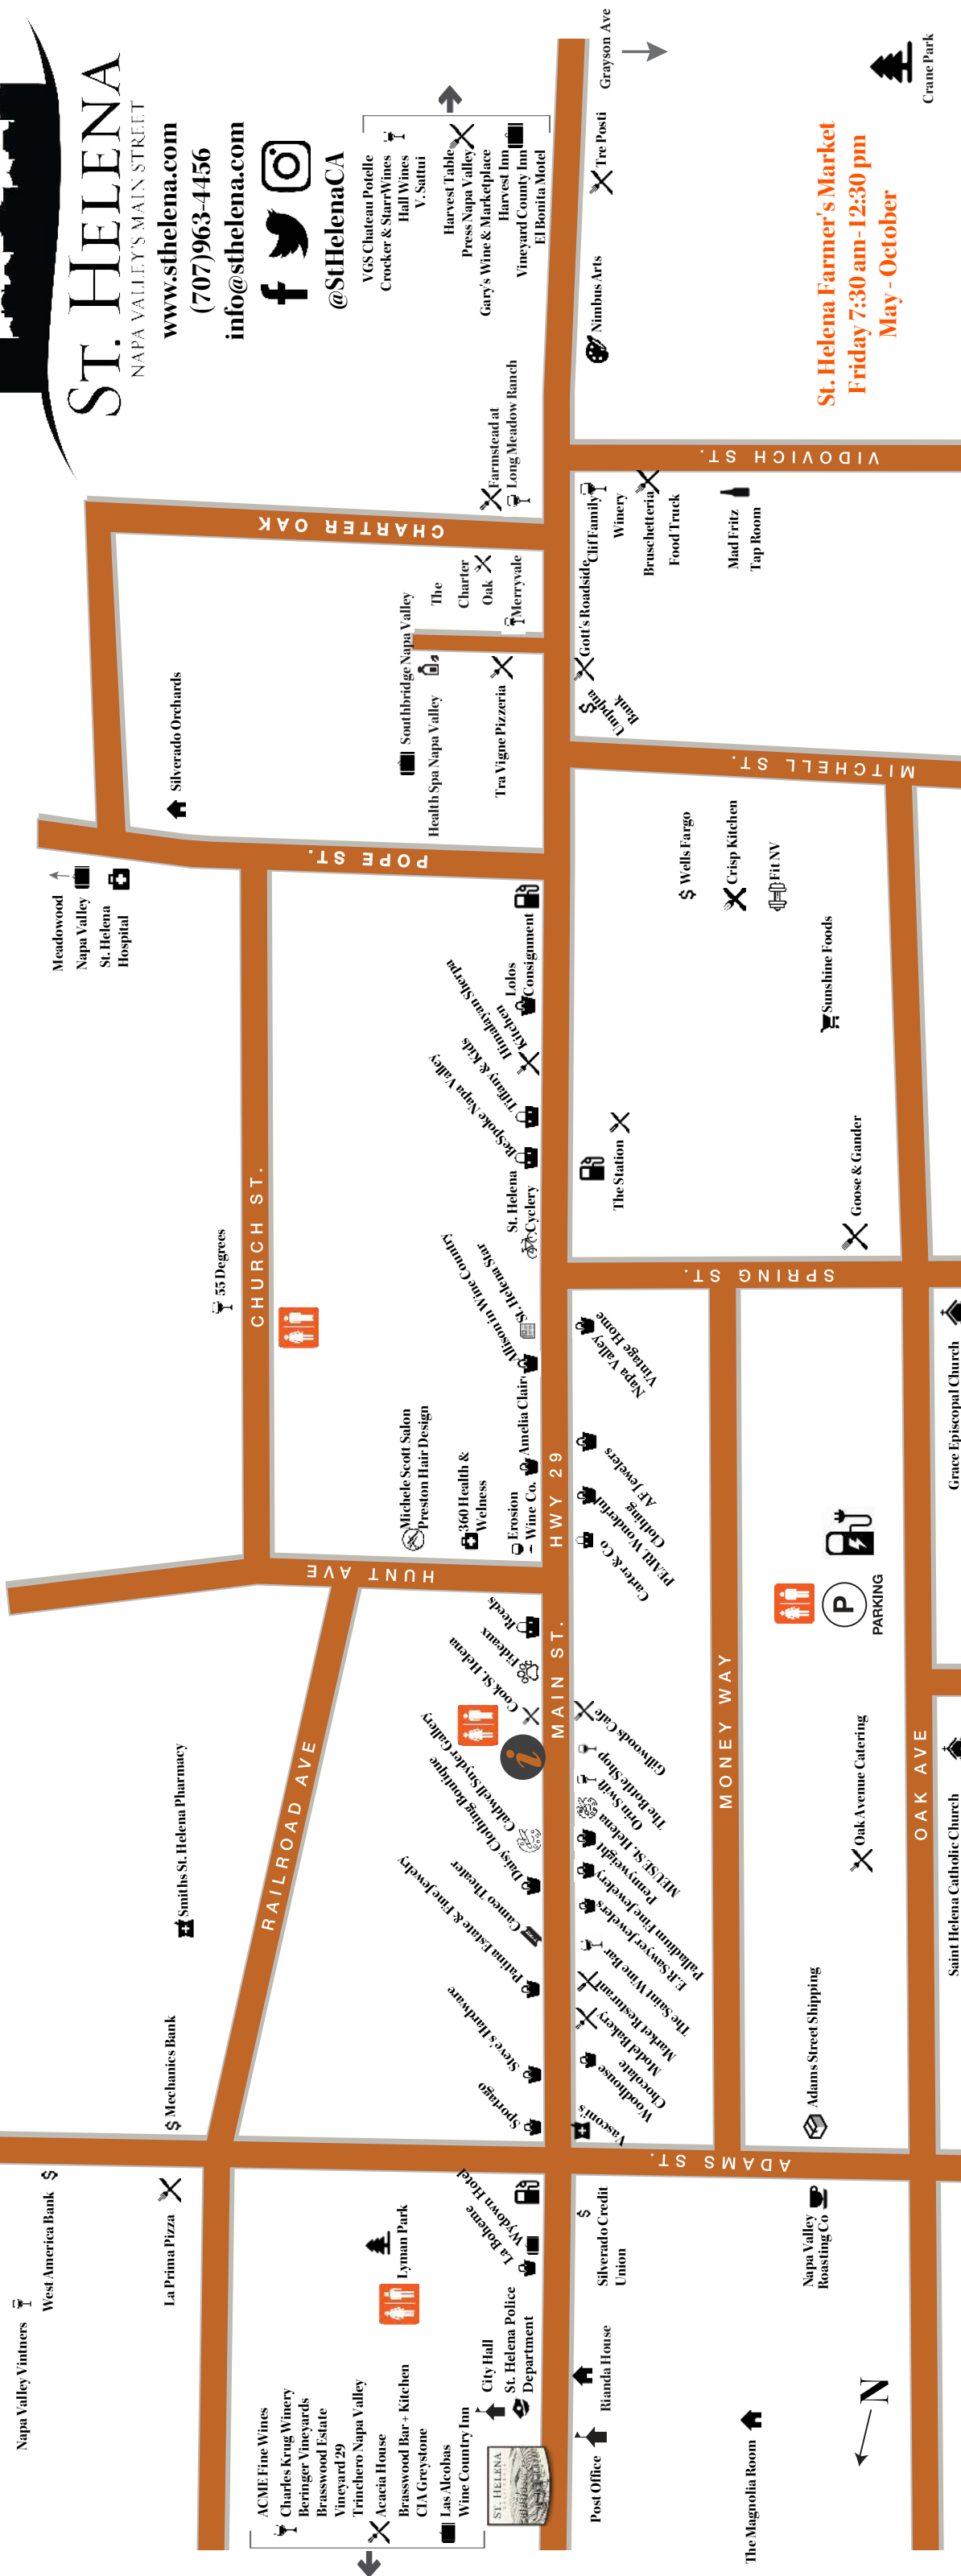

WELCOME TO NAPA VALLEY'S MAIN STREET

www.sthelena.com
(707)963-4456
info@sthelena.com

@StHelenaCA

- VGS Chateau Potelle
- Crocker & Starr Wines
- Hall Wines
- V. Sattui
- Harvest Table
- Press Napa Valley
- Gary's Wine & Marketplace
- Harvest Inn
- Vineyard County Inn
- El Bonita Motel

TASTE

STAY

DINE

SHOP

St. Helena Farmer's Market
Friday 7:30 am - 12:30 pm
May - October

ST. HELENA

NAPA VALLEY'S MAIN STREET

www.sthena.com